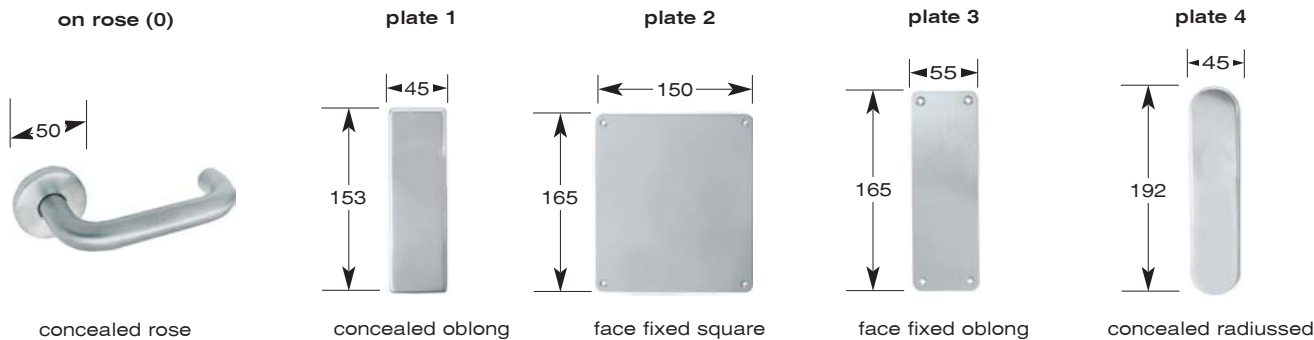

roundbar lever furniture

All of our roundbar lever styles are available in either Satin (SSS) or Polished (PSS) Stainless Steel finish.

The various lever styles shown within this section are available on the following rose and plate fixing options.

Please suffix lever code with plate option no., followed by profile digit. (eg. 229 lever - on concealed oblong plate (1) - bathroom furniture (B) is 229/1B)

Piercings on all variants of backplates featured within this section are supplied at standard UK centres and are as follows:

Europrofile lock plates (P) are 47.5mm from the centre of the spindle follower and the centre of the cylinder and Oval profile (U) are 48.5mm

Lock (L) and Bathroom (B) backplates are 57mm centres between the centre of the spindle follower and the middle of the keyway/bathroom turn

However, backplates with centres that differ from those detailed above can be produced upon special request.

16mm dia. return to door lever

216

	latch	lock (L)	euro (P)	oval (U)	bath (B)
on rose (0) (unsprung)	216/0	-	-	-	-
SSS	25.00	-	-	-	-
PSS	27.50	-	-	-	-
plate 1	216/1	216/1L	216/1P	216/1U	216/1B
SSS	25.00	30.00	30.00	30.00	35.50
PSS	30.00	32.50	32.50	32.50	36.50

19mm dia. return to door lever

219

	latch	lock (L)	euro (P)	oval (U)	bath (B)
on rose (0)	219/0	-	-	-	-
SSS	19.00	-	-	-	-
PSS	20.00	-	-	-	-
plate 1	219/1	219/1L	219/1P	219/1U	219/1B
SSS	25.00	30.00	30.00	30.00	35.50
PSS	30.00	32.50	32.50	32.50	36.50
plate 2	219/2	219/2L	219/2P	219/2U	219/2B
SSS	35.50	35.50	35.50	35.50	43.50
PSS	46.75	46.75	46.75	46.75	46.75
plate 3	219/3	219/3L	219/3P	219/3U	219/3B
SSS	26.67	30.00	30.00	30.00	37.00
PSS	30.00	32.50	32.50	32.50	40.00
plate 4	219/4	219/4L	219/4P	219/4U	219/4B
SSS	25.00	30.00	30.00	30.00	35.50
PSS	30.00	32.50	32.50	32.50	36.50