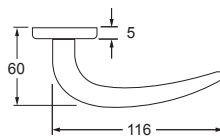

schedular

aluminum

aluminum

stainless steel

nylon

brass

less able

anti ligature

door controls

panic hardware

hinges

locks

access control

signage

fireseals

general ironmongery

domestic safety

mailboxes

209

satin stainless steel
polished stainless steel
dual finished

209/OSS
209/OPSS
209/ODUO

30.00
33.00
39.00

210