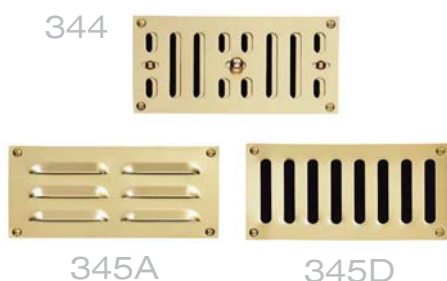

344

brass door vents

Hit & Miss Vent Brass 230 x 76mm x 18swg	AB344	10.87	AB344	12.40
Hit & Miss Vent Brass 230 x 153mm x 18swg	AB344A	17.09	AB344A	18.98
Hit & Miss Vent Brass 230 x 153mm x 18swg	AB344B	26.89	AB344B	29.09
Plain Vent Brass 230 x 76mm x 18swg	AB345D	5.09	AP345D	6.98
Plain Vent Brass 230 x 153mm x 18swg	AB345E	6.98	AP345E	8.87
Plain Vent Brass 230 x 230mm x 18swg	AB345F	11.96	AP345F	11.96
Louvre Vent Brass 230 x 76mm x 18swg	AB345A	5.42	AP345A	7.31
Louvre Vent Brass 230 x 153mm x 18swg	AB345B	8.58	AP345B	10.47
Louvre Vent Brass 230 x 230mm x 18swg	AB345C	17.35	AP345C	18.25

saa budget lever furniture

601/L

Face Fixed SAA Lock Set 152 x 38mm	AB601L	###.##	AP601L	###.##
Face Fixed SAA Latch Set 102 x 38mm	AB601	###.##	AP601	###.##
Face Fixed SAA Bathroom Set 152 x 38mm	AB601B	###.##	AP601B	###.##

609/L

Pressed SAA Lock Set 152 x 38mm	AB609/L	4.29	AP609/L	6.29
Pressed SAA Latch Set 102 x 38mm	AB609	4.11	AP609	6.11
Pressed SAA Locking Privacy Set 152 x 38mm	AB609/B	6.51	AP609/B	8.51

603/L

Black End Capped SAA Lock Set 152 x 38mm	AB603/L	7.38	AP603/L	9.38
Black End Capped SAA Latch Set 96 x 38mm	AB603	6.91	AP603	8.91
Black End Capped Privacy Set 152 x 38mm	AB603/B	11.20	AP603/B	13.20