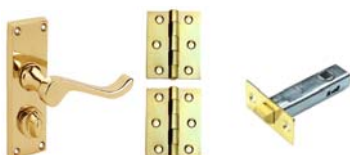

AP399PR

privacy packs

SAA Privacy Pack - Steel Butts
SAA* Privacy Pack - Steel Pack
(*Black End Capped Furniture)
Georgian PB Privacy Pack - EB Butts
Victorian PB Privacy Pack - EB Butts
Victorian Scroll Privacy Pack - EB Butts

AP699PR	10.87
AP663PR	14.69
AP395PR	12.87
AP398PR	12.87
AP399PR	12.87