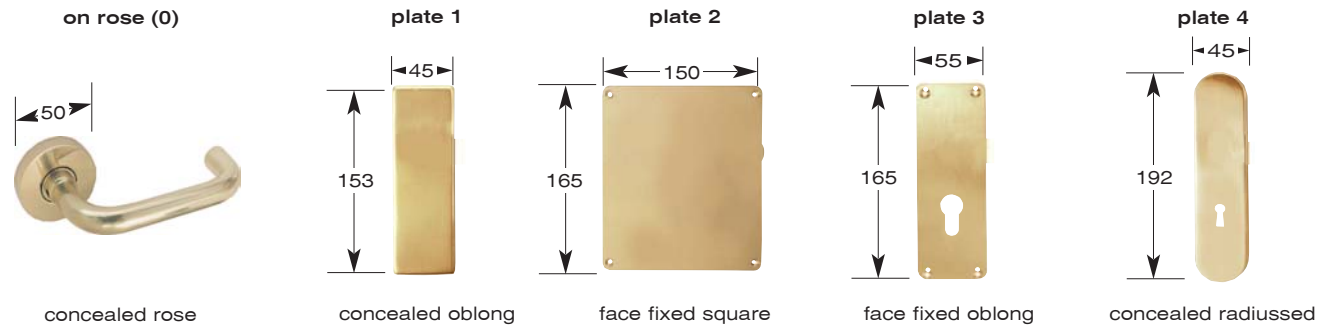

roundbar lever furniture

The various lever styles shown in this section are available on the following rose and plate fixing options

Please suffix lever code with plate option no., followed by profile digit (eg. 322 lever - on face fixed oblong plate (3) - lock profile (L) is 322/3L)

Piercings on all variants of backplates featured within this section are supplied at standard UK centres and are as follows:

Europrofile lock plates (P) are 47.5mm from the centre of the spindle follower and the centre of the cylinder and Oval profile (U) are 48.5mm
Lock (L) and Bathroom (B) backplates are 57mm centres between the centre of the spindle follower and the middle of the keyway/bathroom turn
However, backplates with centres that differ from those detailed above can be produced upon special request.

19mm dia. return to door lever

319

	latch	lock (L)	euro (P)	oval (U)	bath (B)
on rose (0) (sprung)	319/0	-	-	-	-
	20.74	-	-	-	-
plate 1	319/1	319/1L	319/1P	319/1U	319/1B
	41.60	41.89	41.89	41.89	46.86
plate 2	319/2	319/2L	319/2P	319/2U	319/2B
	70.17	70.31	70.31	70.31	85.54
plate 3	319/3	319/3L	319/3P	319/3U	319/3B
	56.91	57.17	57.17	57.17	75.77
plate 4	319/4	319/4L	319/4P	319/4U	319/4B
	56.60	56.89	56.89	56.89	64.20